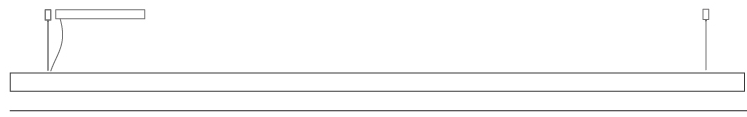

PROJECT
TYPE
SPECIFIER
QUANTITY
DATE

LED60 SUSPENSION

D71020-

base number
Color   Finish
Temperature   Options

1. To build a product code in our configurator select the specify button on the base model # product page
2. To build a manual product code on this datasheet choose from the options listed below in blue font and add the suffix to the base model #

GENERAL

Series: Woodlin
Subseries: LED60
Brand: Tunto
Division: Design
Mounting Type: Suspension
Mounting Location: Ceiling
Subcategory: Profile

PHYSICAL

Shape: Rectangle
Length (mm): 2400
Length (in): 94 1/2
Width (mm): 60
Width (in): 2 3/8
Height (mm): 60
Height (in): 2 3/8
Max. Overall Height (mm): 2060
Max. Overall Height (in): 81 1/8
Light Distribution: Direct
Diffuser: Opal
Fixture Finish: [WAL](#) / [ASH](#) / [OAK](#) / [BLK](#) / [WHI](#)
Fixture Material: Wood
Cable Details: 2000mm / 78 3/4"

ELECTRICAL

Lamp Type: LED
Input Wattage (W): 110
Total Output Wattage (W): 88.8
Dimming: Tri-Mode (Non-Dimming and Phase Dimming (120Vac only) and 0-10V Dimming)
Driver Included: Yes
Driver Location: Integrated
Driver Type: Constant Current - Universal
Driver Class: Class 2
Input Voltage (V): 120 - 277
Constant Current (MA): 700

LED

Color Temperature (°K): [2700](#) / [3000](#) / [4000](#)
Max. Delivered Lumen (lm): 8750
CRI: >93 CRI
Lamp Life (hrs): 50000

OPTICAL

RATINGS AND CERTIFICATIONS

Certified By: Certified for North American Standards
IP rating: IP20

2400mm 94 1/2"

60mm 2 3/8"

Direct